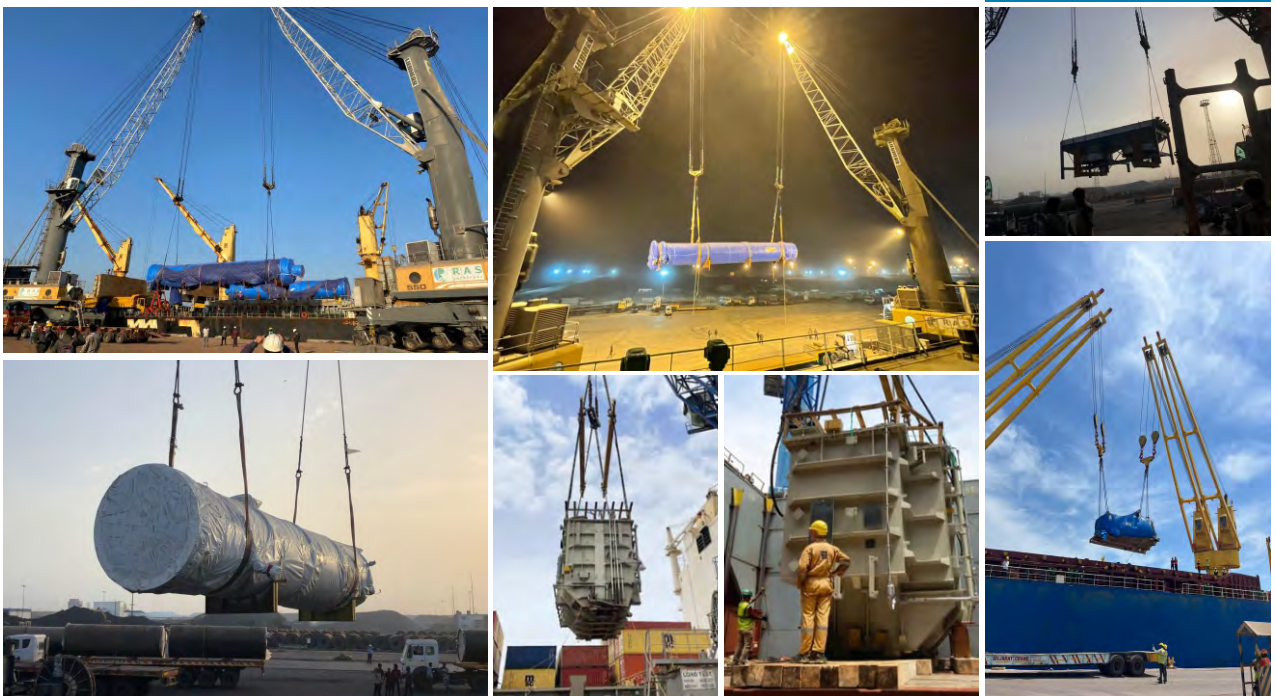

PROJECT CARGO