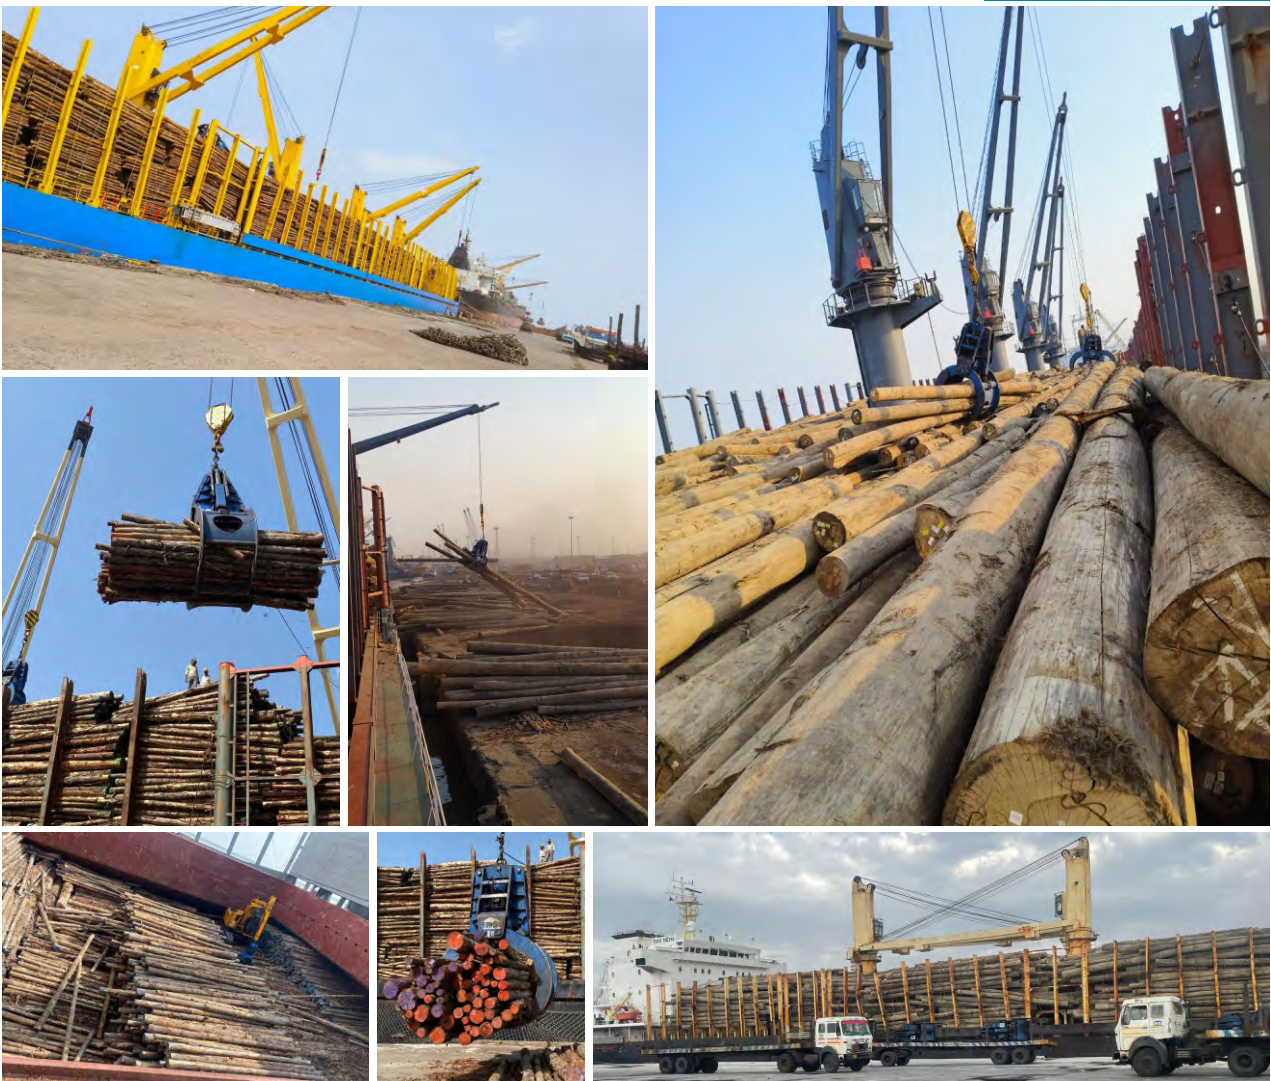

OUR SERVICES

STEVEDORING

We provide top-tier stevedoring services, ensuring efficient and safe cargo handling of all import and export cargos at Kandla, Mundra, Jamnagar - Sikka, Dahej, Hazira, Sanghi.

Our experienced team specializes in loading, unloading, and managing various types of cargo, including containers, bulk, break-bulk, and Ro-Ro.

WORK PORTFOLIO

We have done stevedoring work in different commodities for various principles.

<ul style="list-style-type: none"> ■ Fertilizer (Loose in Bulk) ■ Mop ■ Rock ■ Dap ■ Wheat ■ Urea ■ Coal ■ Gssp ■ Pine & Hardwood Logs 	<p>Rishi Shipping India Pvt. Ltd. & Rishi Shipping</p>
<ul style="list-style-type: none"> ■ Steel coils (HR & CR) ■ Steel Plates ■ Wire Rod Bundles ■ Steel Slabs ■ Wind mill blades/Towers ■ Steel Pipes ■ Other project cargos ■ Steel Bars 	<p>Act Infra Port Ltd.</p>
<ul style="list-style-type: none"> ■ Marble & Granite Blocks 	<p>Krishna shipping & Allied Services</p>
<ul style="list-style-type: none"> ■ Salt (Loose in Bulk) ■ Coal (Loose in Bulk) 	<p>Gautam Freight Pvt. Ltd.</p>
<ul style="list-style-type: none"> ■ Salt (Loose in Bulk) 	<p>Mihir & Company (Adani Port, Tuna)</p>

GRANITE BLOCKS & MARBLES

LOOSE IN BULK (SALT & COAL)

PROJECT CARGO

WIND TURBINES

PIPES

STEEL CARGO

TIMBER LOGS

WORK WITHIN