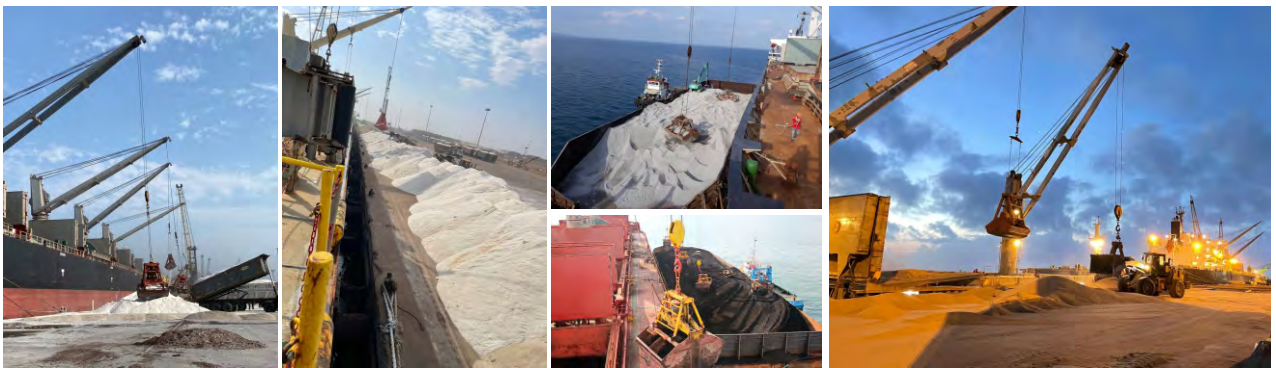

LOOSE IN BULK (SALT & COAL)